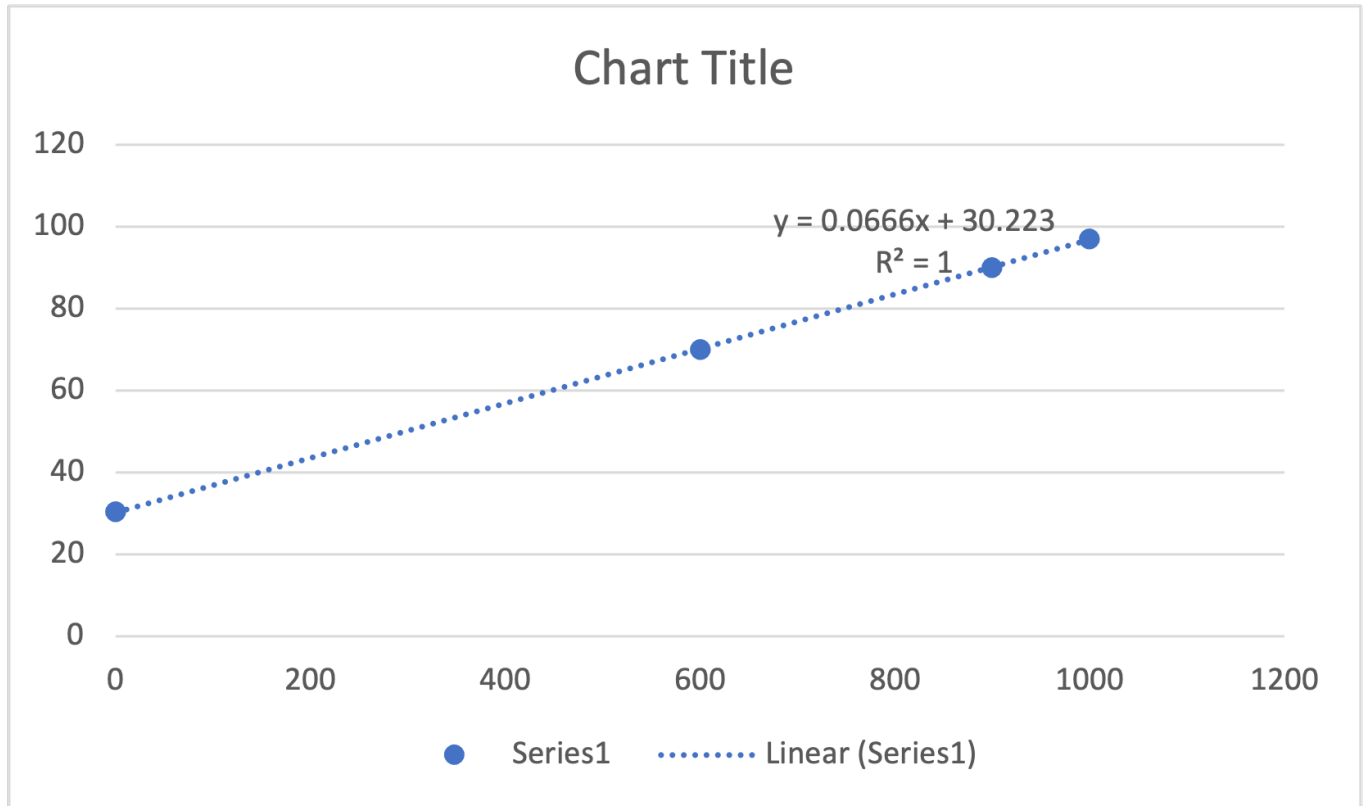

dB	Analogue reading
30.3	0
70	600
90	900
97	1000

From:
<https://wiki.eolab.de/> - HSRW EOLab Wiki

Permanent link:
<https://wiki.eolab.de/doku.php?id=amc2021:group1:extras:excel:start&rev=1630693303>

Last update: 2021/09/03 20:21