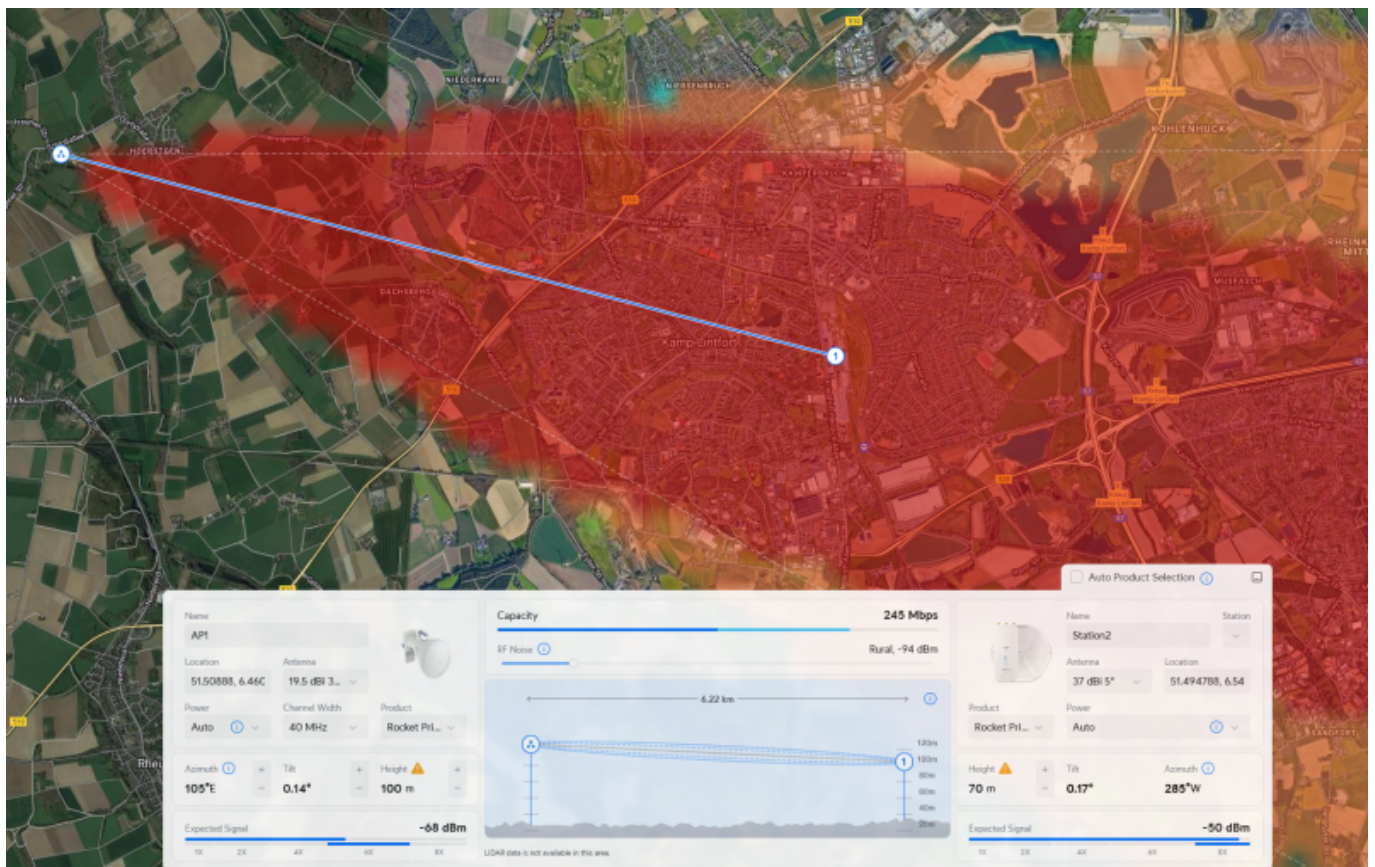

Work Package 4 - Radio transmission technology

Data Connection Planning - Biohof Frohnenbruch <-> RAG Turm

Created in UISP Design Center.

Fig. 1

Fig. 1

From:
<https://wiki.eolab.de/> - HSRW EOLab Wiki

Permanent link:
https://wiki.eolab.de/doku.php?id=eolab:emergency_drone:radio-tech:start