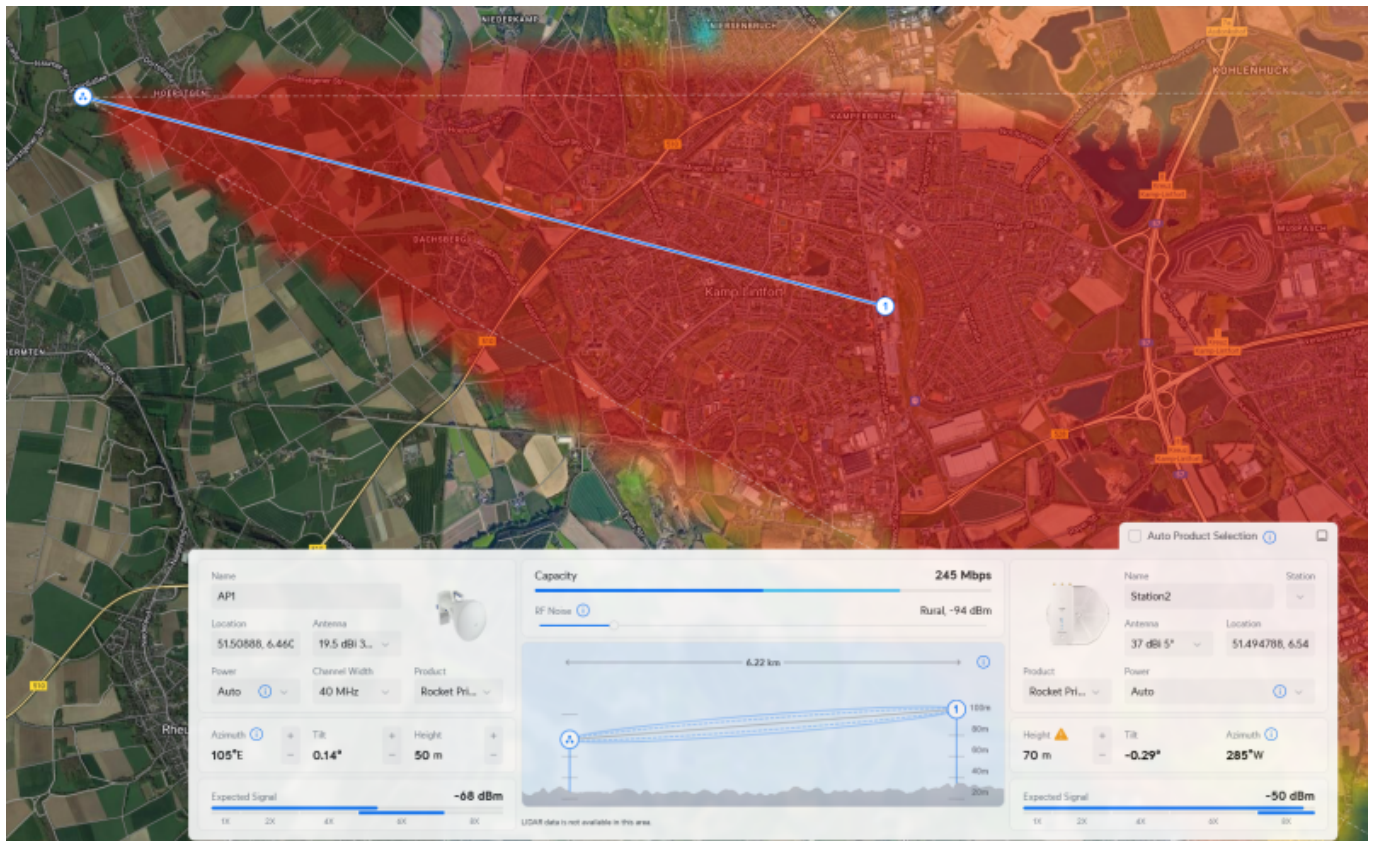

Work Package 4 - Radio transmission technology

Data Connection Planning - Biohof Frohnenbruch <-> RAG Turm

Created in UISP Design Center.

Fig. 1

Fig. 1

From:
<https://wiki.eolab.de/> - HSRW EOLab Wiki

Permanent link:
https://wiki.eolab.de/doku.php?id=eolab:emergency_drone:radio-tech:start