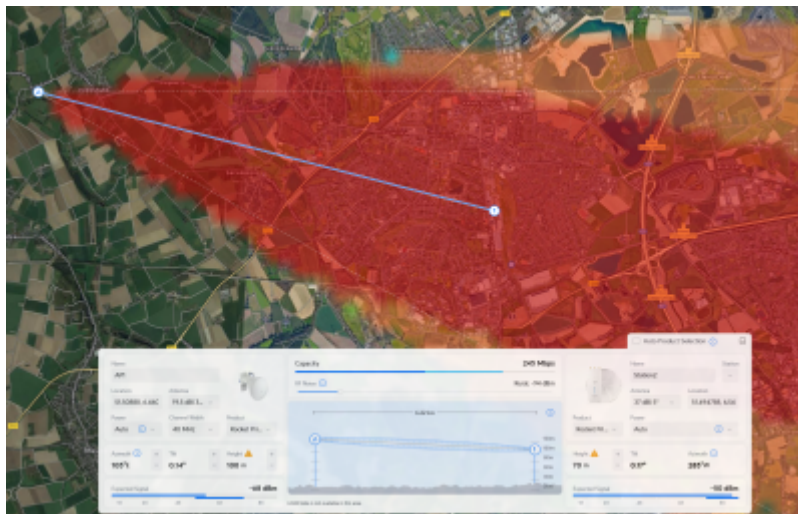

Work Package 4 - Radio transmission technology

Data Connection Planning - Biohof Frohnenbruch <-> RAG Turm

Created in UISP Design Center.

Fig. 1

From:
<https://wiki.eolab.de/> - HSRW EOLab Wiki

Permanent link:
https://wiki.eolab.de/doku.php?id=eolab:emergency_drone:radio-tech:start&rev=1727251716