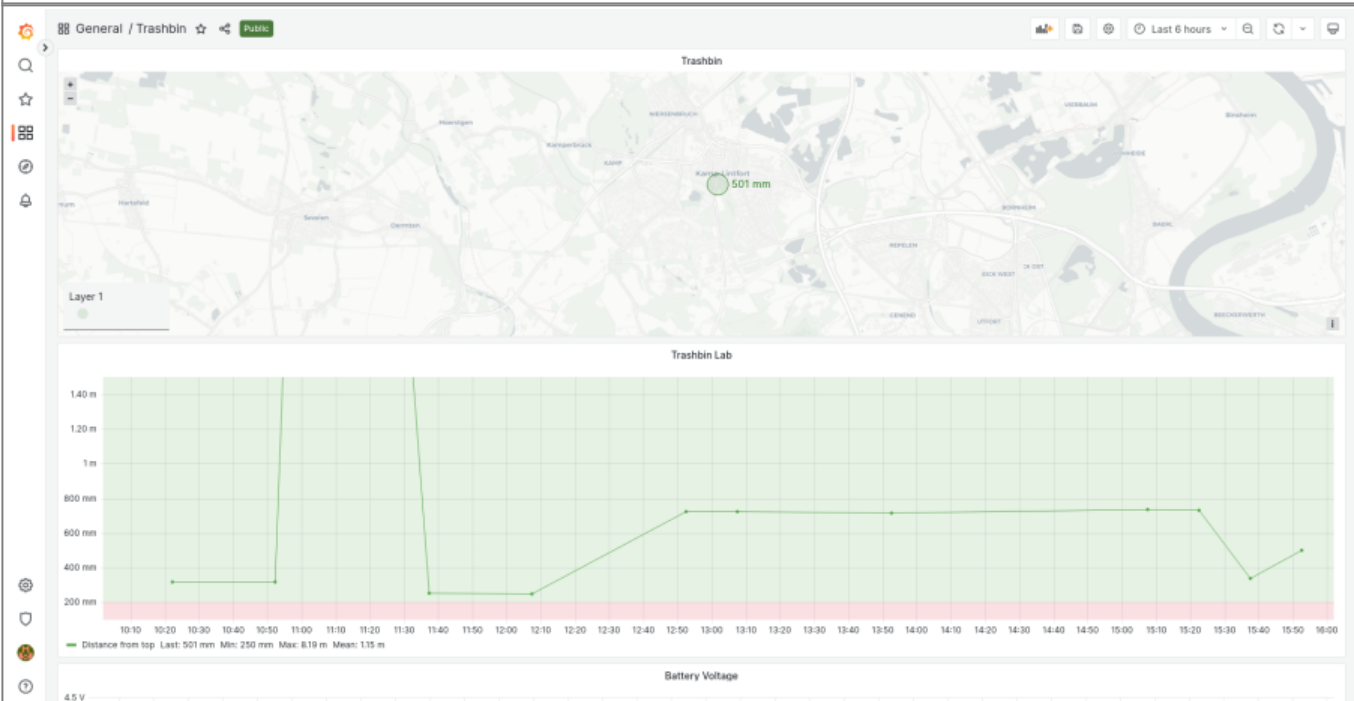

Garbage Bins Moers

Fig.: Garbage Bin in the IoT-Lab HSRW

Fig.: Sensor Module

Fig.: Insides of the Module

Fig.: Sensor Module installed in the door of the trashcan

Fig.: Sensor Module installed in the door of the trashcan

Fig.: Data Flow

Fig.: Node-Red Flow

Fig.: Grafana Dashboard

From:
<https://wiki.eolab.de/> - **HSRW EOLab Wiki**

Permanent link:
https://wiki.eolab.de/doku.php?id=eolab:moers_garbage_bins:start&rev=1678979744