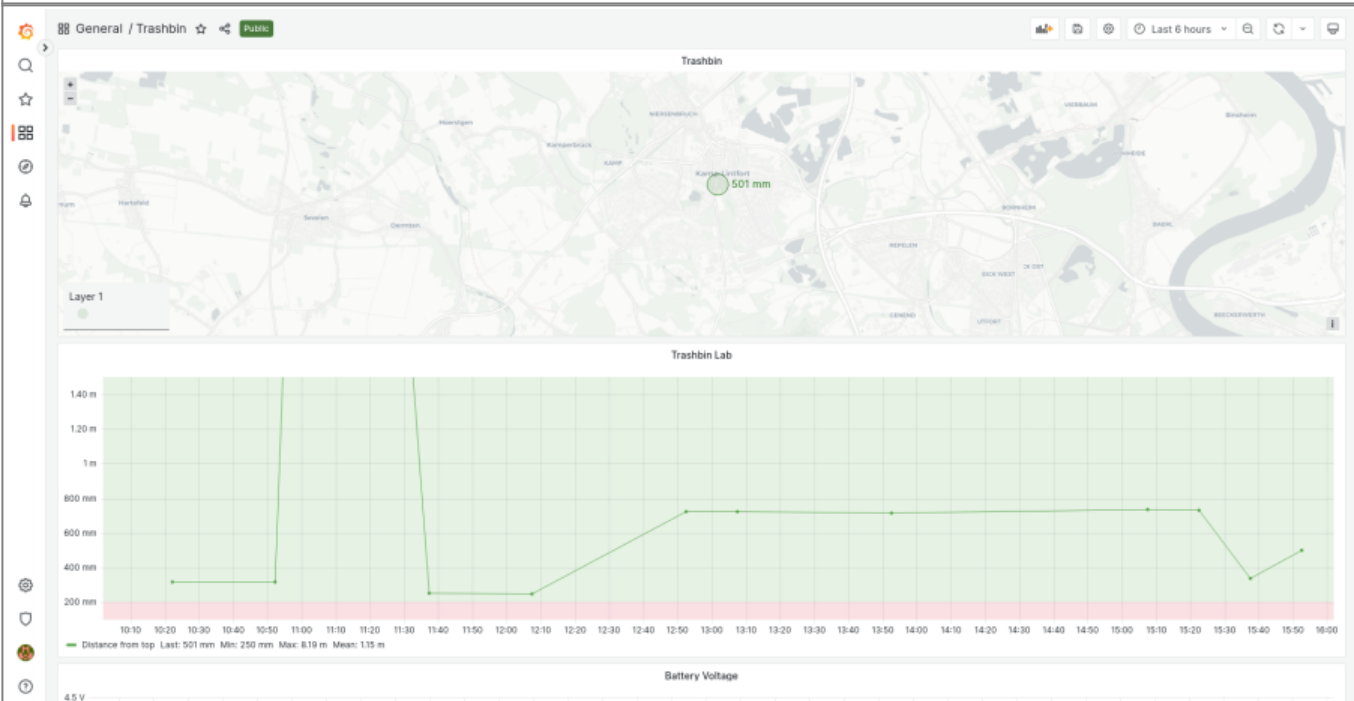

# Garbage Bins Moers

*Fig.: Garbage Bin in the IoT-Lab HSRW*

*Fig.: Sensor Module*

*Fig.: Insides of the Module*

*Fig.: Sensor Module installed in the door of the trashcan*

Fig.: Sensor Module installed in the door of the trashcan

Fig.: Data Flow

Fig.: Node-Red Flow

Fig.: Grafana Dashboard

From:  
<https://wiki.eolab.de/> - **HSRW EOLab Wiki**

Permanent link:  
[https://wiki.eolab.de/doku.php?id=eolab:moers\\_garbage\\_bins:start&rev=1678979744](https://wiki.eolab.de/doku.php?id=eolab:moers_garbage_bins:start&rev=1678979744)