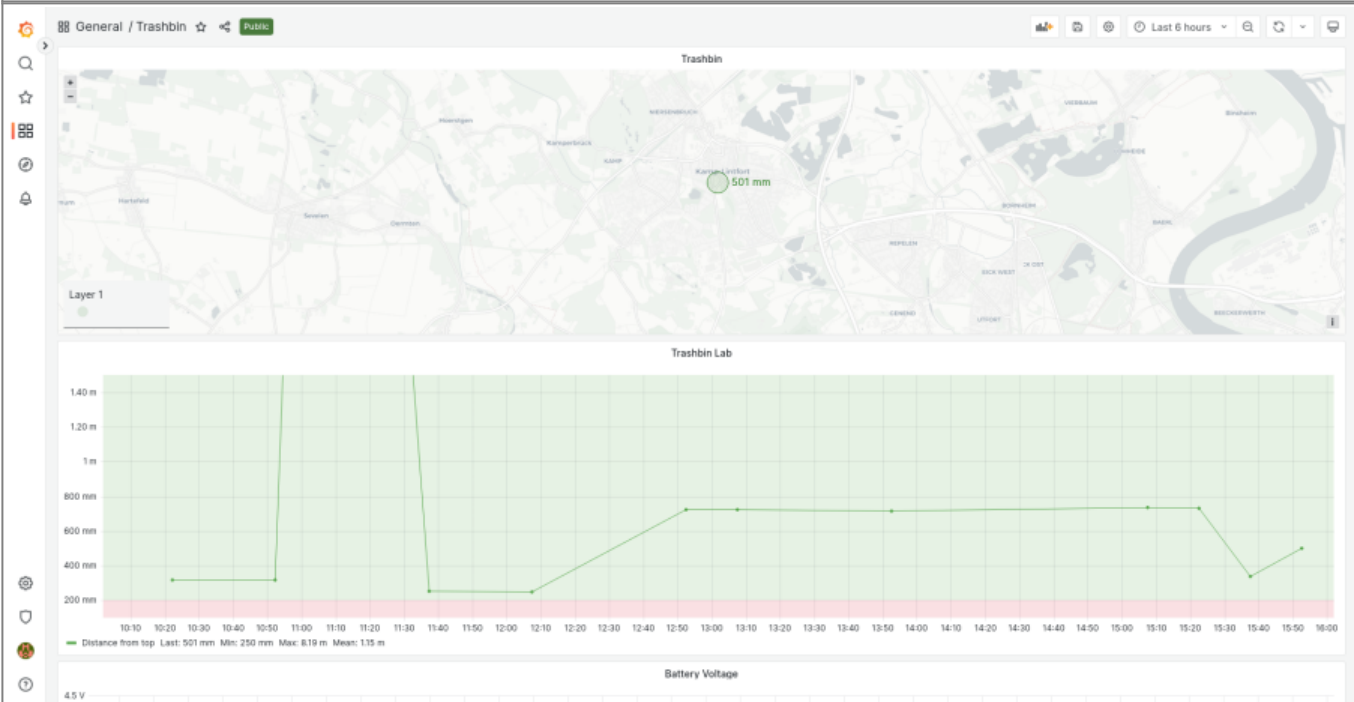

Garbage Bins Moers

Fig.: Garbage Bin in the IoT-Lab HSRW

Fig.: Sensor Module

Fig.: Insides of the Module

Fig.: Sensor Module installed in the door of the trashcan

Fig.: Sensor Module installed in the door of the trashcan

Fig.: Data Flow

Fig.: Node-Red Flow

Fig.: Grafana Dashboard

From:
<https://wiki.eolab.de/> - **HSRW EOLab Wiki**

Permanent link:
https://wiki.eolab.de/doku.php?id=eolab:moers_garbage_bins:start&rev=1678979744