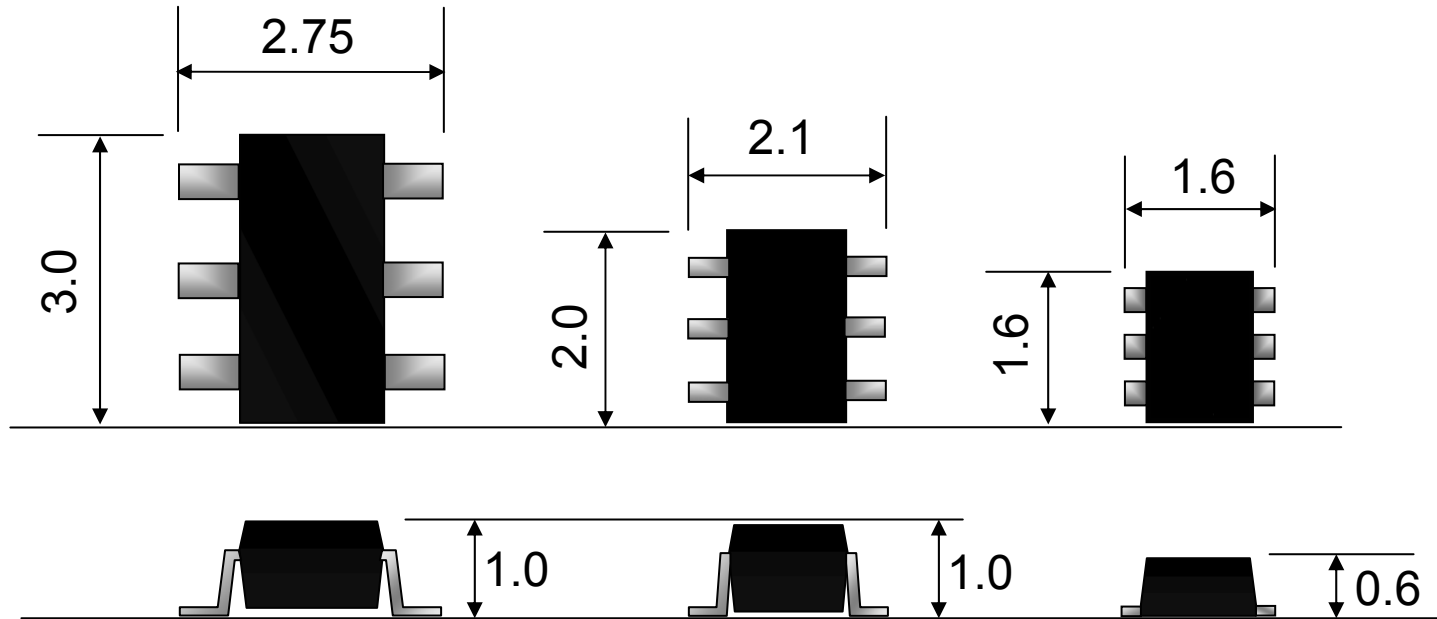

Package Size Comparison – 6 Leads

Scale: 12:1

TSOP6

(SOT457)
(SM6)
(SMT6)
(Mini6)
(SOT23-6)
(SC-74)
(SC-59-6)

SC-88

(SOT363)
(US6)
(UMT6)
(S-Mini6)
(SC-70-6)

SOT563

(SOT666)
(ES6)
(EMT6)
(SS-Mini6)
(SC-75-6)